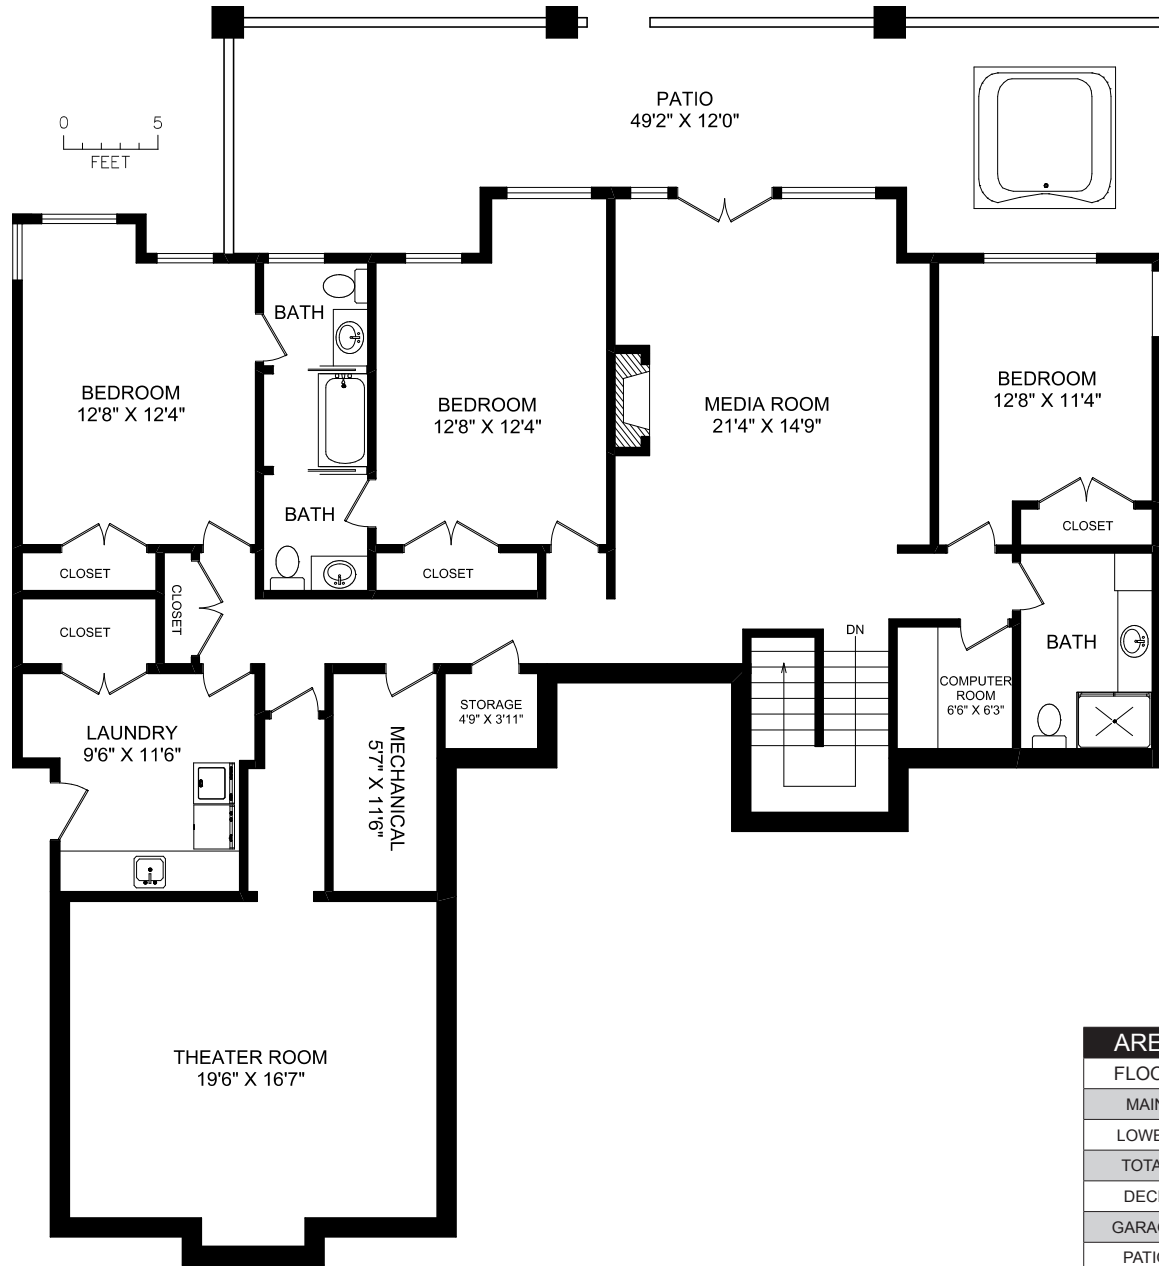

MAIN FLOOR

AREA		SQ FT	
FLOOR	FINISHED	UNFINISHED	TOTAL
MAIN	1768	0	1768
LOWER	2233	70	2303
TOTAL	4001	70	4071
DECK		553	
GARAGE		546	
PATIO		546	

970 SEAPEARL PLACE

MEASURED FOR THE EXCLUSIVE USE OF
CATHY DUNCAN - CATHY DUNCAN & ASSOCIATES

MEASURED JUNE 12TH, 2009 BY JACOB GALATI

250.388.6998 orders@realfoto.ca www.realfoto.ca

LOWER FLOOR

AREA	SQ FT		
FLOOR	FINISHED	UNFINISHED	TOTAL
MAIN	1768	0	1768
LOWER	2233	70	2303
TOTAL	4001	70	4071
DECK		553	
GARAGE		546	
PATIO		546	

970 SEAPEARL PLACE
 MEASURED FOR THE EXCLUSIVE USE OF
CATHY DUNCAN - CATHY DUNCAN & ASSOCIATES
 MEASURED JUNE 12TH, 2009 BY JACOB GALATI

250.388.6998 orders@realfoto.ca www.realfoto.ca

All information furnished regarding this property is from sources deemed reliable but no warranty or representation is made to the accuracy thereof.