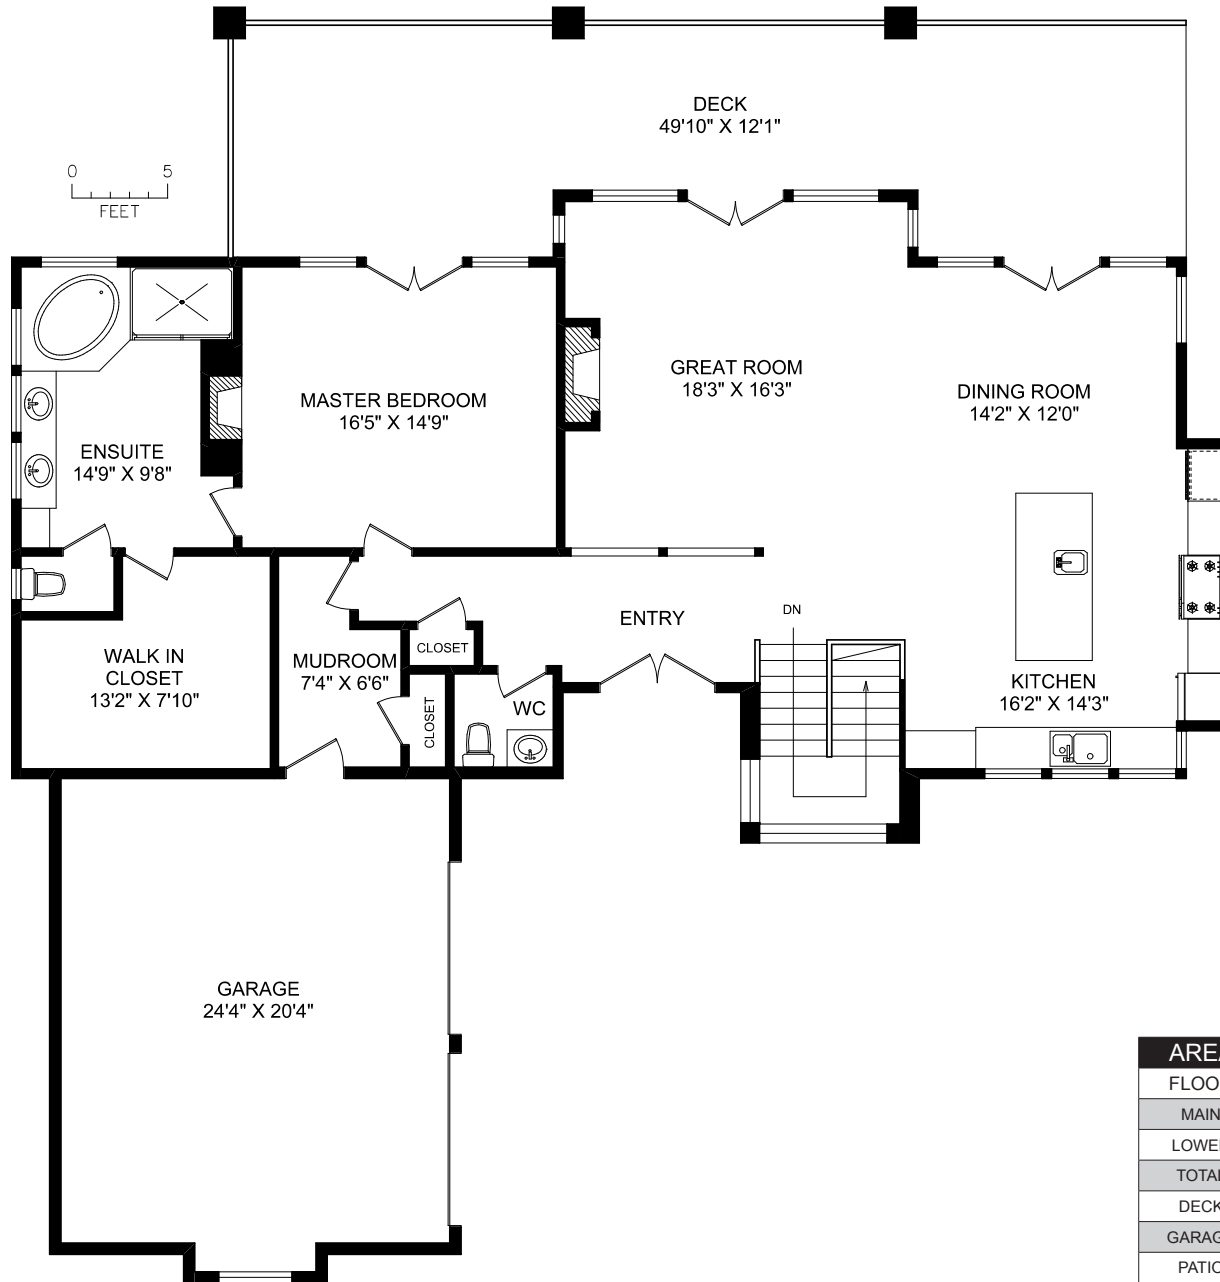

MAIN FLOOR

AREA		SQ FT	
FLOOR	FINISHED	UNFINISHED	TOTAL
MAIN	1768	0	1768
LOWER	2233	70	2303
TOTAL	4001	70	4071
DECK		553	
GARAGE		546	
PATIO		546	

970 SEAPEARL PLACE

MEASURED FOR THE EXCLUSIVE USE OF
CATHY DUNCAN - CATHY DUNCAN & ASSOCIATES

MEASURED JUNE 12TH, 2009 BY JACOB GALATI

250.388.6998 orders@realfoto.ca www.realfoto.ca

LOWER FLOOR

AREA	SQ FT		
FLOOR	FINISHED	UNFINISHED	TOTAL
MAIN	1768	0	1768
LOWER	2233	70	2303
TOTAL	4001	70	4071
DECK		553	
GARAGE		546	
PATIO		546	

970 SEAPEARL PLACE
 MEASURED FOR THE EXCLUSIVE USE OF
CATHY DUNCAN - CATHY DUNCAN & ASSOCIATES
 MEASURED JUNE 12TH, 2009 BY JACOB GALATI

250.388.6998 orders@realfoto.ca www.realfoto.ca

All information furnished regarding this property is from sources deemed reliable but no warranty or representation is made to the accuracy thereof.