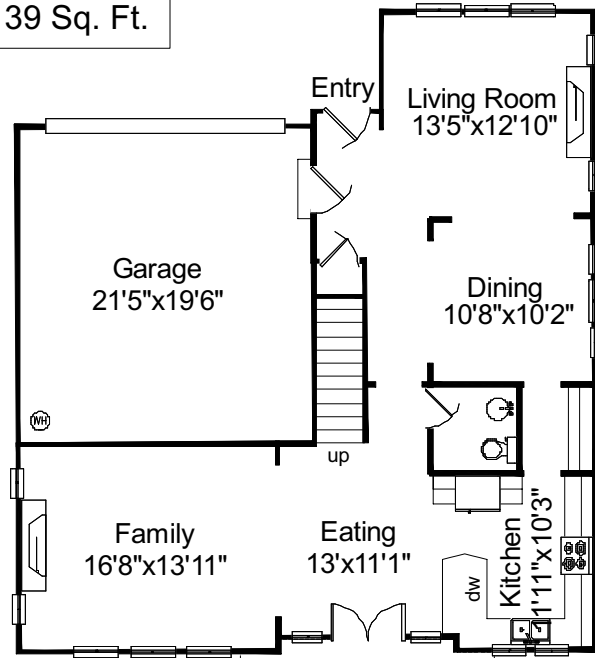

# 4010 South Valley Drive Victoria, BC V8Z 7Z4

Main 1139 Sq. Ft.

Upper 1323 Sq. Ft.

	Finished Sq. ft	Unfinished Sq. ft	Total Sq. ft
Main	1139	0	1139
Upper	1323	0	1323
<b>Total</b>	<b>2462</b>	<b>0</b>	<b>2464</b>
Garage	0	445	445
Patio	0	250	250