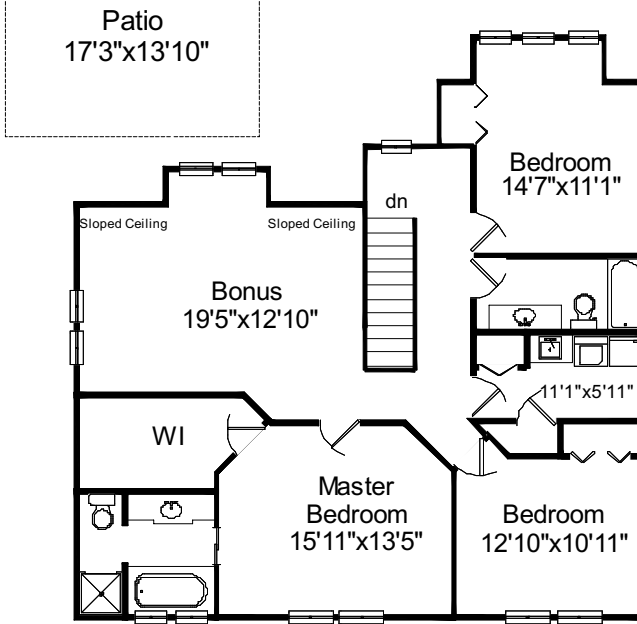

# 4010 South Valley Drive Victoria, BC V8Z 7Z4

Main 1139 Sq. Ft.

Upper 1323 Sq. Ft.

	Finished Sq. ft	Unfinished Sq. ft	Total Sq. ft
Main	1139	0	1139
Upper	1323	0	1323
<b>Total</b>	<b>2462</b>	<b>0</b>	<b>2464</b>
Garage	0	445	445
Patio	0	250	250