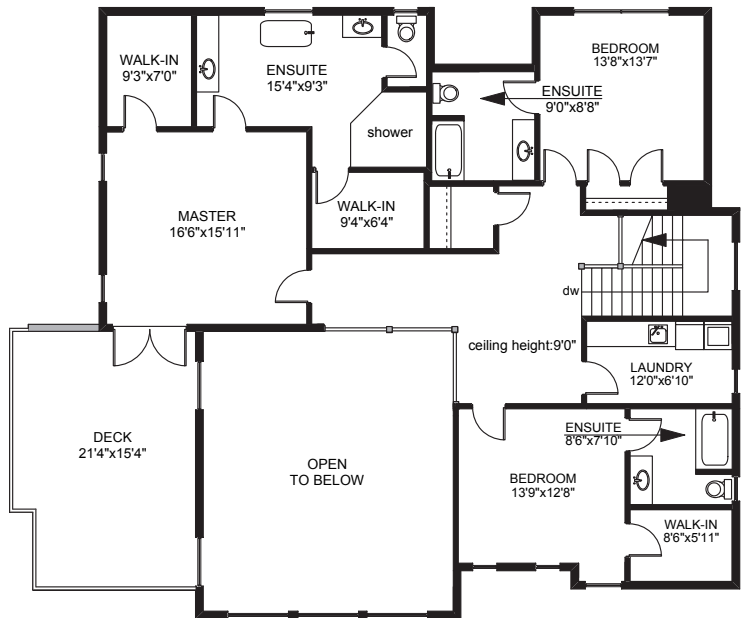

# 1725 TEXADA TERRACE

**MAIN FLOOR**  
2439 SQ.FT

**UPPER FLOOR**  
1821 SQ.FT

**LOWER FLOOR**  
1644 SQ.FT

	FINISHED SQ. FT.	UNFINISHED SQ. FT.	TOTAL SQ. FT.
MAIN	2439	0	2439
UPPER	1821	0	1821
LOWER	1004	640	1644
<b>TOTAL</b>	<b>5264</b>	<b>640</b>	<b>5904</b>
GARAGE	0	796	796
DECKS	0	1198	1198

PREPARED FOR THE EXCLUSIVE USE OF  
CATHY DUNCAN & ASSOCIATES

MEASURED ON: 10/08/08  
DRAWING FILE: 06711

**Tafe Measure** VICTORIA, B.C.  
Ph. 883.8894  
www.tafemeasure.com