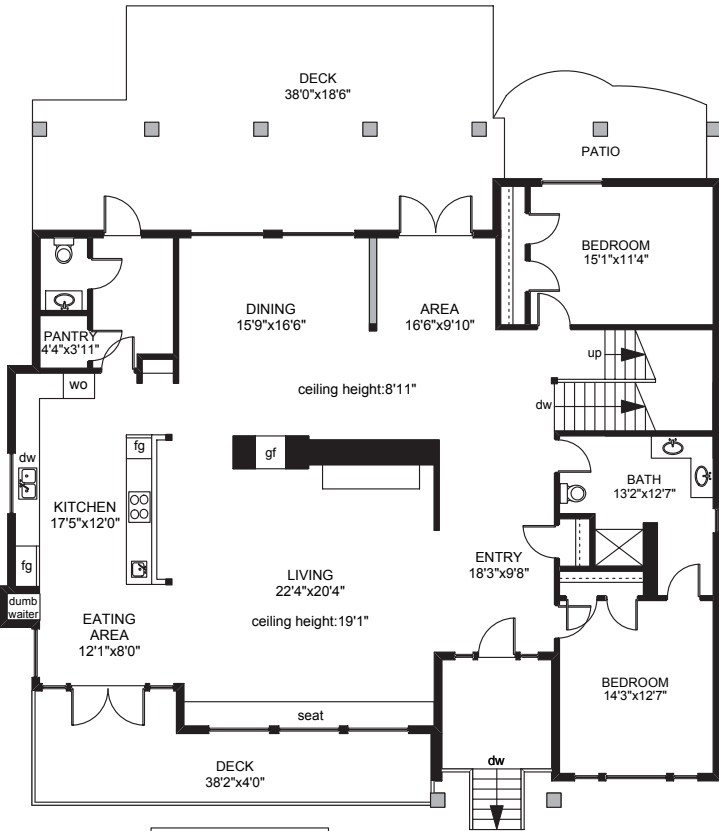

# 1725 TEXADA TERRACE

**MAIN FLOOR**  
2439 SQ.FT

**UPPER FLOOR**  
1821 SQ.FT

**LOWER FLOOR**  
1644 SQ.FT

	FINISHED SQ. FT.	UNFINISHED SQ. FT.	TOTAL SQ. FT.
MAIN	2439	0	2439
UPPER	1821	0	1821
LOWER	1004	640	1644
<b>TOTAL</b>	<b>5264</b>	<b>640</b>	<b>5904</b>
GARAGE	0	796	796
DECKS	0	1198	1198

PREPARED FOR THE EXCLUSIVE USE OF  
CATHY DUNCAN & ASSOCIATES

MEASURED ON: 10/08/08  
DRAWING FILE: 06711

**Tafe Measure** VICTORIA, B.C.  
Ph. 883.8894  
www.tafemeasure.com