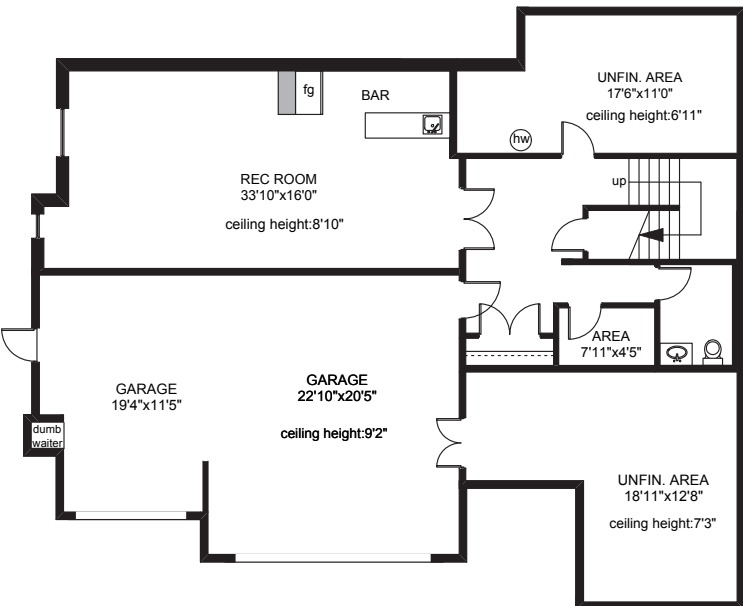

# 1725 TEXADA TERRACE

**MAIN FLOOR**  
2439 SQ.FT

**UPPER FLOOR**  
1821 SQ.FT

**LOWER FLOOR**  
1644 SQ.FT

	FINISHED SQ. FT.	UNFINISHED SQ. FT.	TOTAL SQ. FT.
MAIN	2439	0	2439
UPPER	1821	0	1821
LOWER	1004	640	1644
<b>TOTAL</b>	<b>5264</b>	<b>640</b>	<b>5904</b>
GARAGE	0	796	796
DECKS	0	1198	1198

PREPARED FOR THE EXCLUSIVE USE OF  
CATHY DUNCAN & ASSOCIATES

MEASURED ON: 10/08/08  
DRAWING FILE: 06711

**Tafe Measure** VICTORIA, B.C.  
Ph. 883.8894  
www.tafemeasure.com