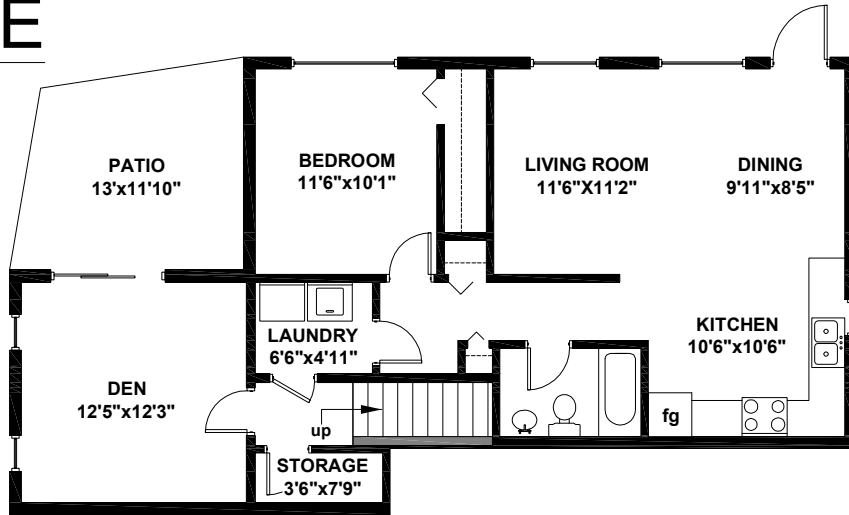

965 WINDSHIP PLACE

PLACE

LOWER
302 SQ.FT.

INLAW SUITE
648 SQ.FT.

UPPER
841 SQ.FT.

MAIN
1011 SQ.FT.

	FINISHED SQ.FT.	UNFINISHED SQ.FT.	TOTAL SQ.FT.
MAIN	1011	0	1011
UPPER	841	0	841
LOWER	950	0	950
TOTAL	2802	0	2802
PATIO	0	133	133
GARAGE	425	0	425
DECK	0	516	516