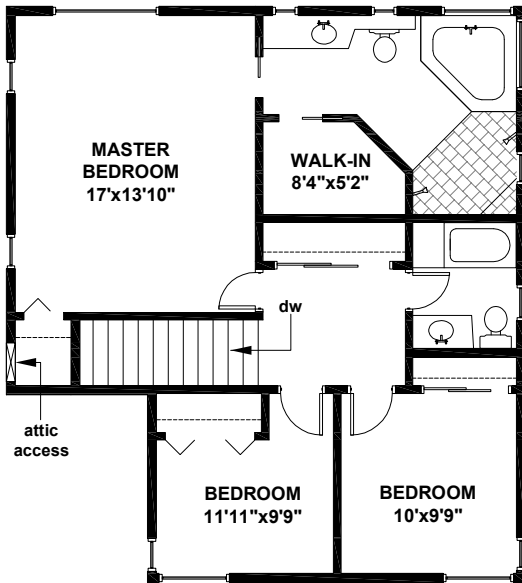

965 WINDSHIP PLACE

PLACE

LOWER
302 SQ.FT.

INLAW SUITE
648 SQ.FT.

UPPER
841 SQ.FT.

MAIN
1011 SQ.FT.

	FINISHED SQ.FT.	UNFINISHED SQ.FT.	TOTAL SQ.FT.
MAIN	1011	0	1011
UPPER	841	0	841
LOWER	950	0	950
TOTAL	2802	0	2802
PATIO	0	133	133
GARAGE	425	0	425
DECK	0	516	516