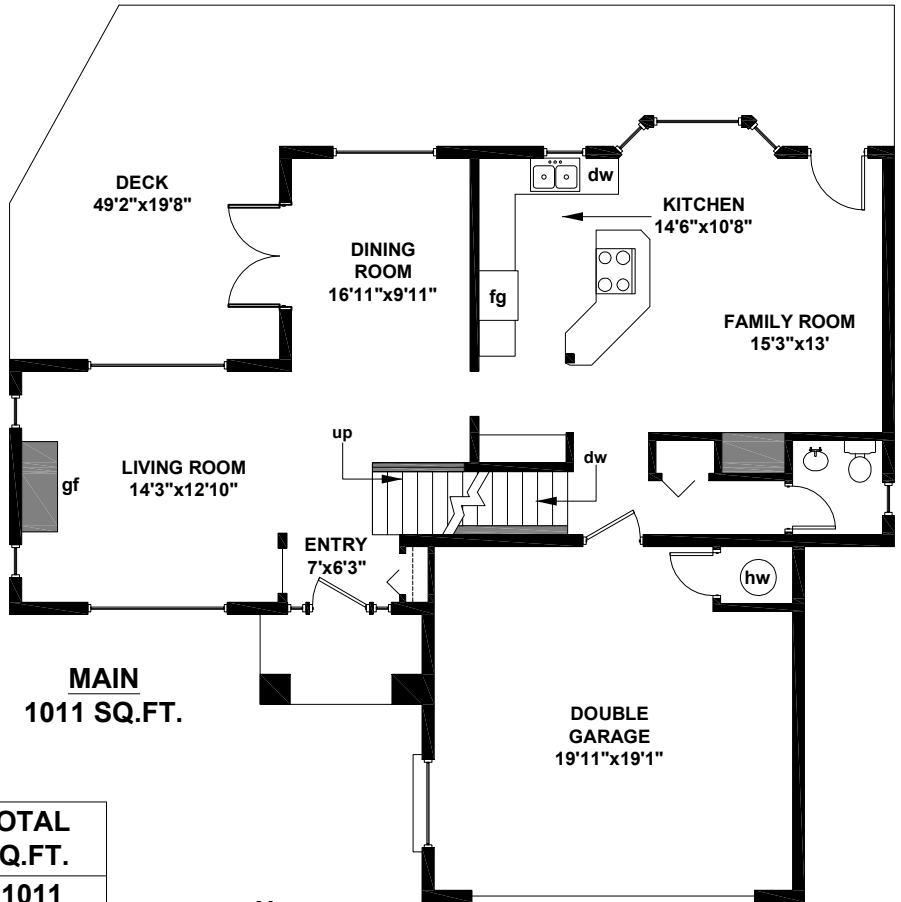

965 WINDSHIP PLACE

PLACE

LOWER
302 SQ.FT.

INLAW SUITE
648 SQ.FT.

UPPER
841 SQ.FT.

MAIN
1011 SQ.FT.

	FINISHED SQ.FT.	UNFINISHED SQ.FT.	TOTAL SQ.FT.
MAIN	1011	0	1011
UPPER	841	0	841
LOWER	950	0	950
TOTAL	2802	0	2802
PATIO	0	133	133
GARAGE	425	0	425
DECK	0	516	516