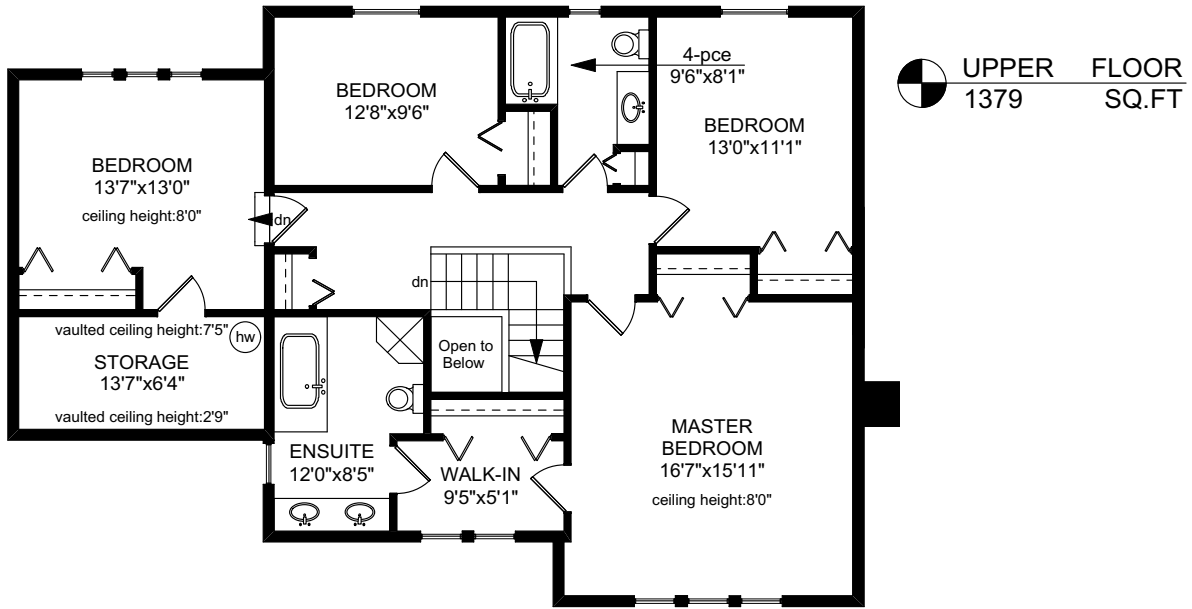

7159 WALLACE DRIVE

NOTE: The room name labels/sizes are for viewing reference only. They are not to be used for calculating total square footage.

	FINISHED SQ. FT.	UNFINISHED SQ. FT.	TOTAL SQ. FT.
MAIN	1621	0	1621
UPPER	1377	0	1377
TOTAL	2998	0	2998
BARN	0	1152	1152
LOFT	0	727	727
SHEDS	0	258	258
DECKS	0	174	174
PATIO	0	163	163

PREPARED FOR THE EXCLUSIVE USE OF
CATHY DUNCAN OF
CATHY DUNCAN & ASSOCIATES

MEASURED ON: 07/09/20
DRAWING FILE: 17697

Tafmeasure VICTORIA, B.C.
Ph. 883.8894
www.tafmeasure.com