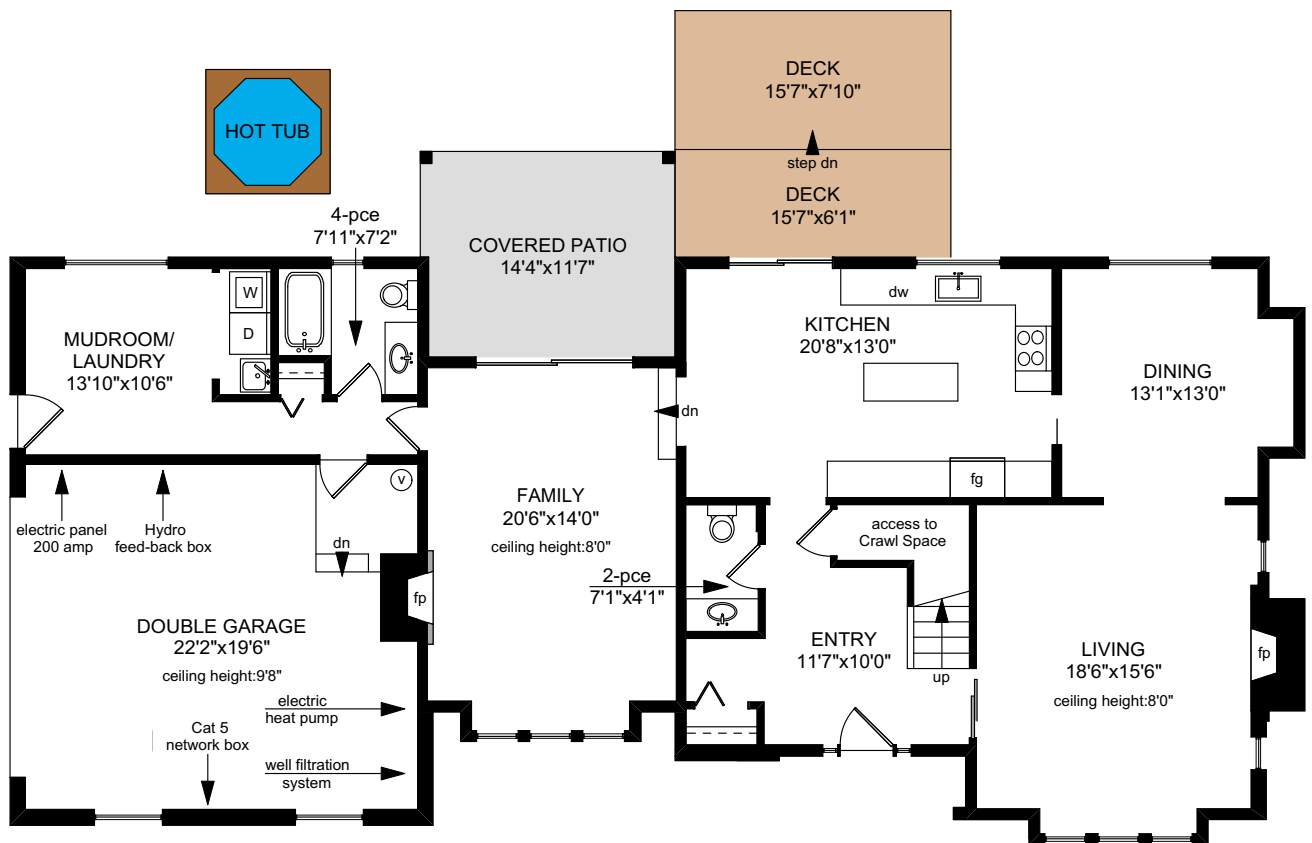

7159 WALLACE DRIVE

NOTE: The room name labels/sizes are for viewing reference only. They are not to be used for calculating total square footage.

	FINISHED SQ. FT.	UNFINISHED SQ. FT.	TOTAL SQ. FT.
MAIN	1621	0	1621
UPPER	1377	0	1377
TOTAL	2998	0	2998
BARN	0	1152	1152
LOFT	0	727	727
SHEDS	0	258	258
DECKS	0	174	174
PATIO	0	163	163

PREPARED FOR THE EXCLUSIVE USE OF
CATHY DUNCAN OF
CATHY DUNCAN & ASSOCIATES

MEASURED ON: 07/09/20
DRAWING FILE: 17697

Tafmeasure VICTORIA, B.C.
Ph. 883.8894
www.tafmeasure.com